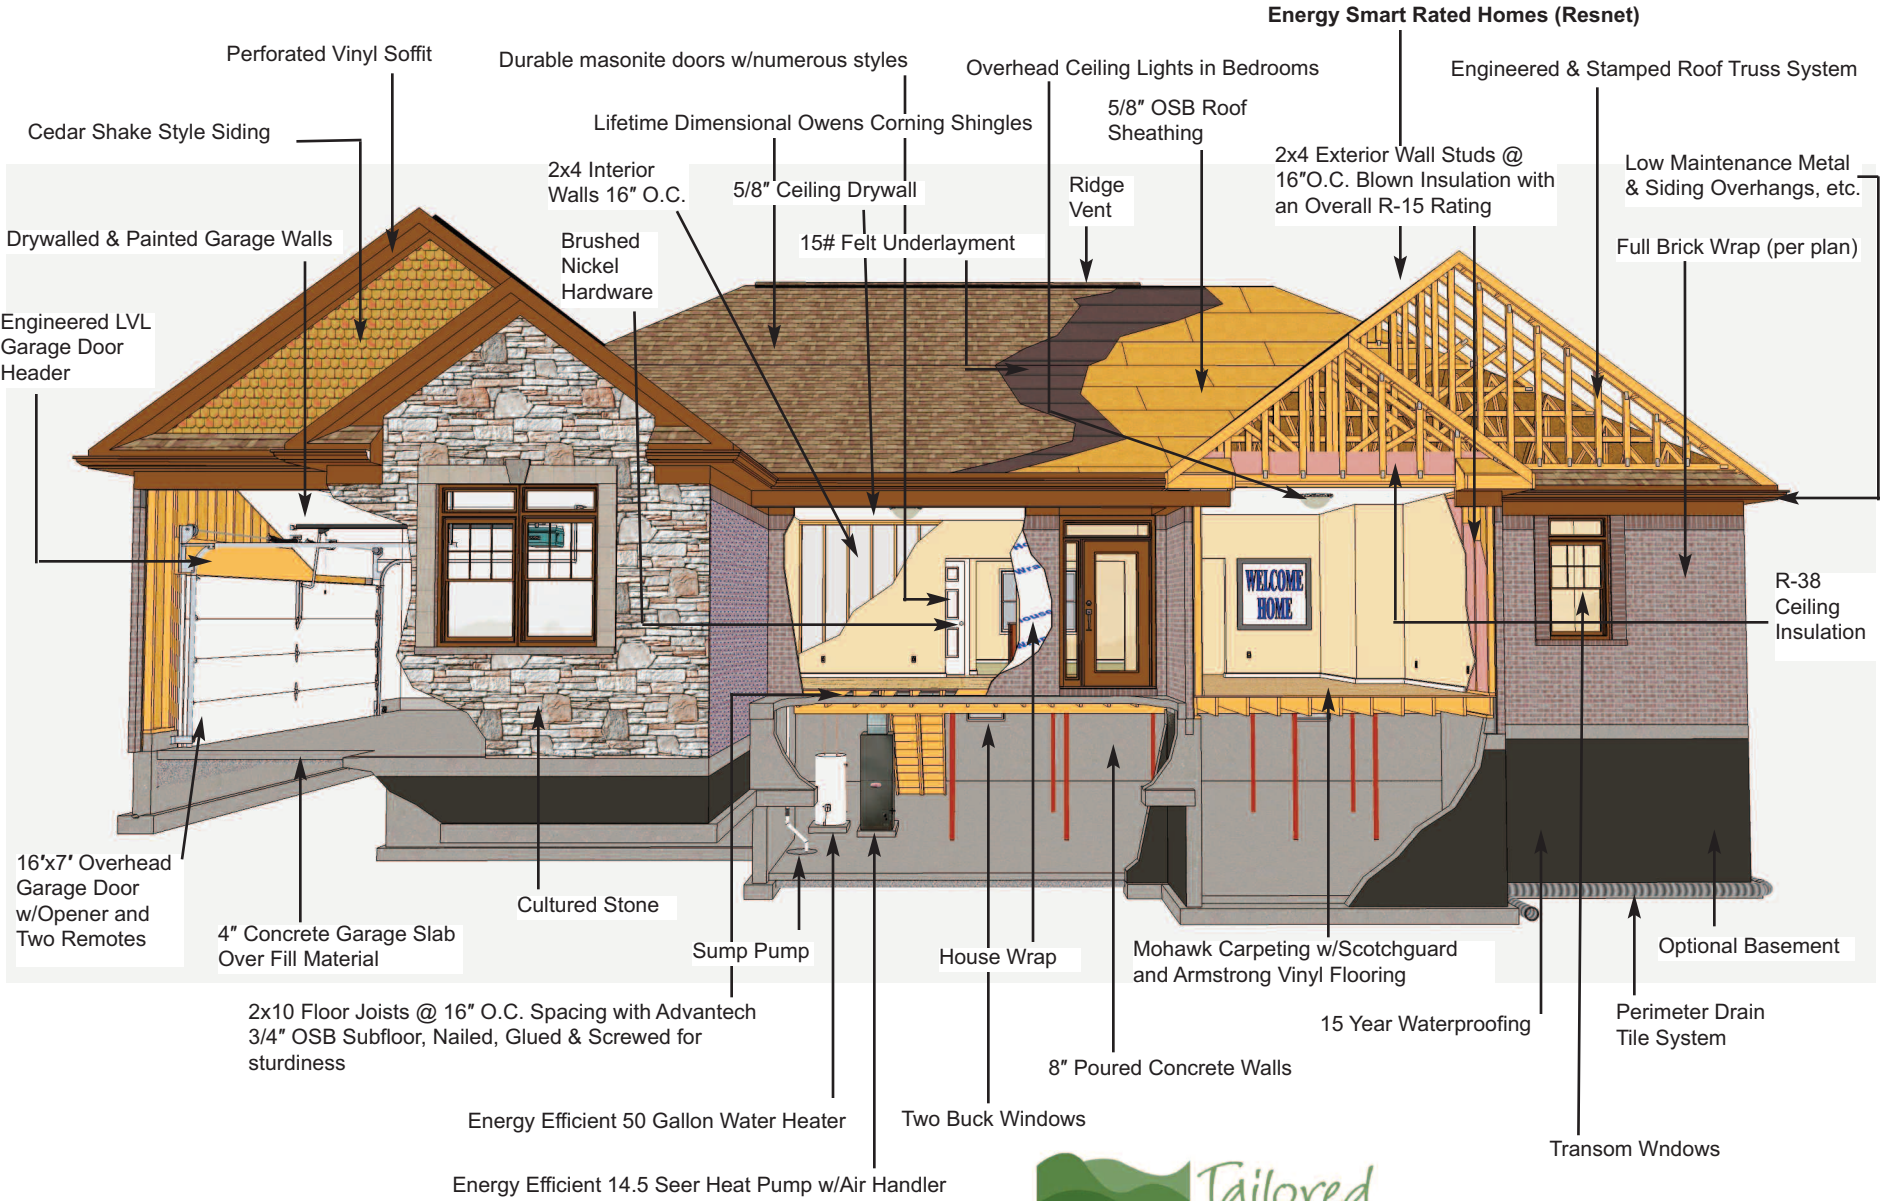

Look Inside A Taylor Home

Plus:
Flexible Designs ~ Andersen Windows ~ GE Appliances
 Sherwin Williams Paint ~ R-19 Floor Insulation in Crawl Space
 Delta Faucets
 Features are subject to change. Victoria Contemporary Series Above