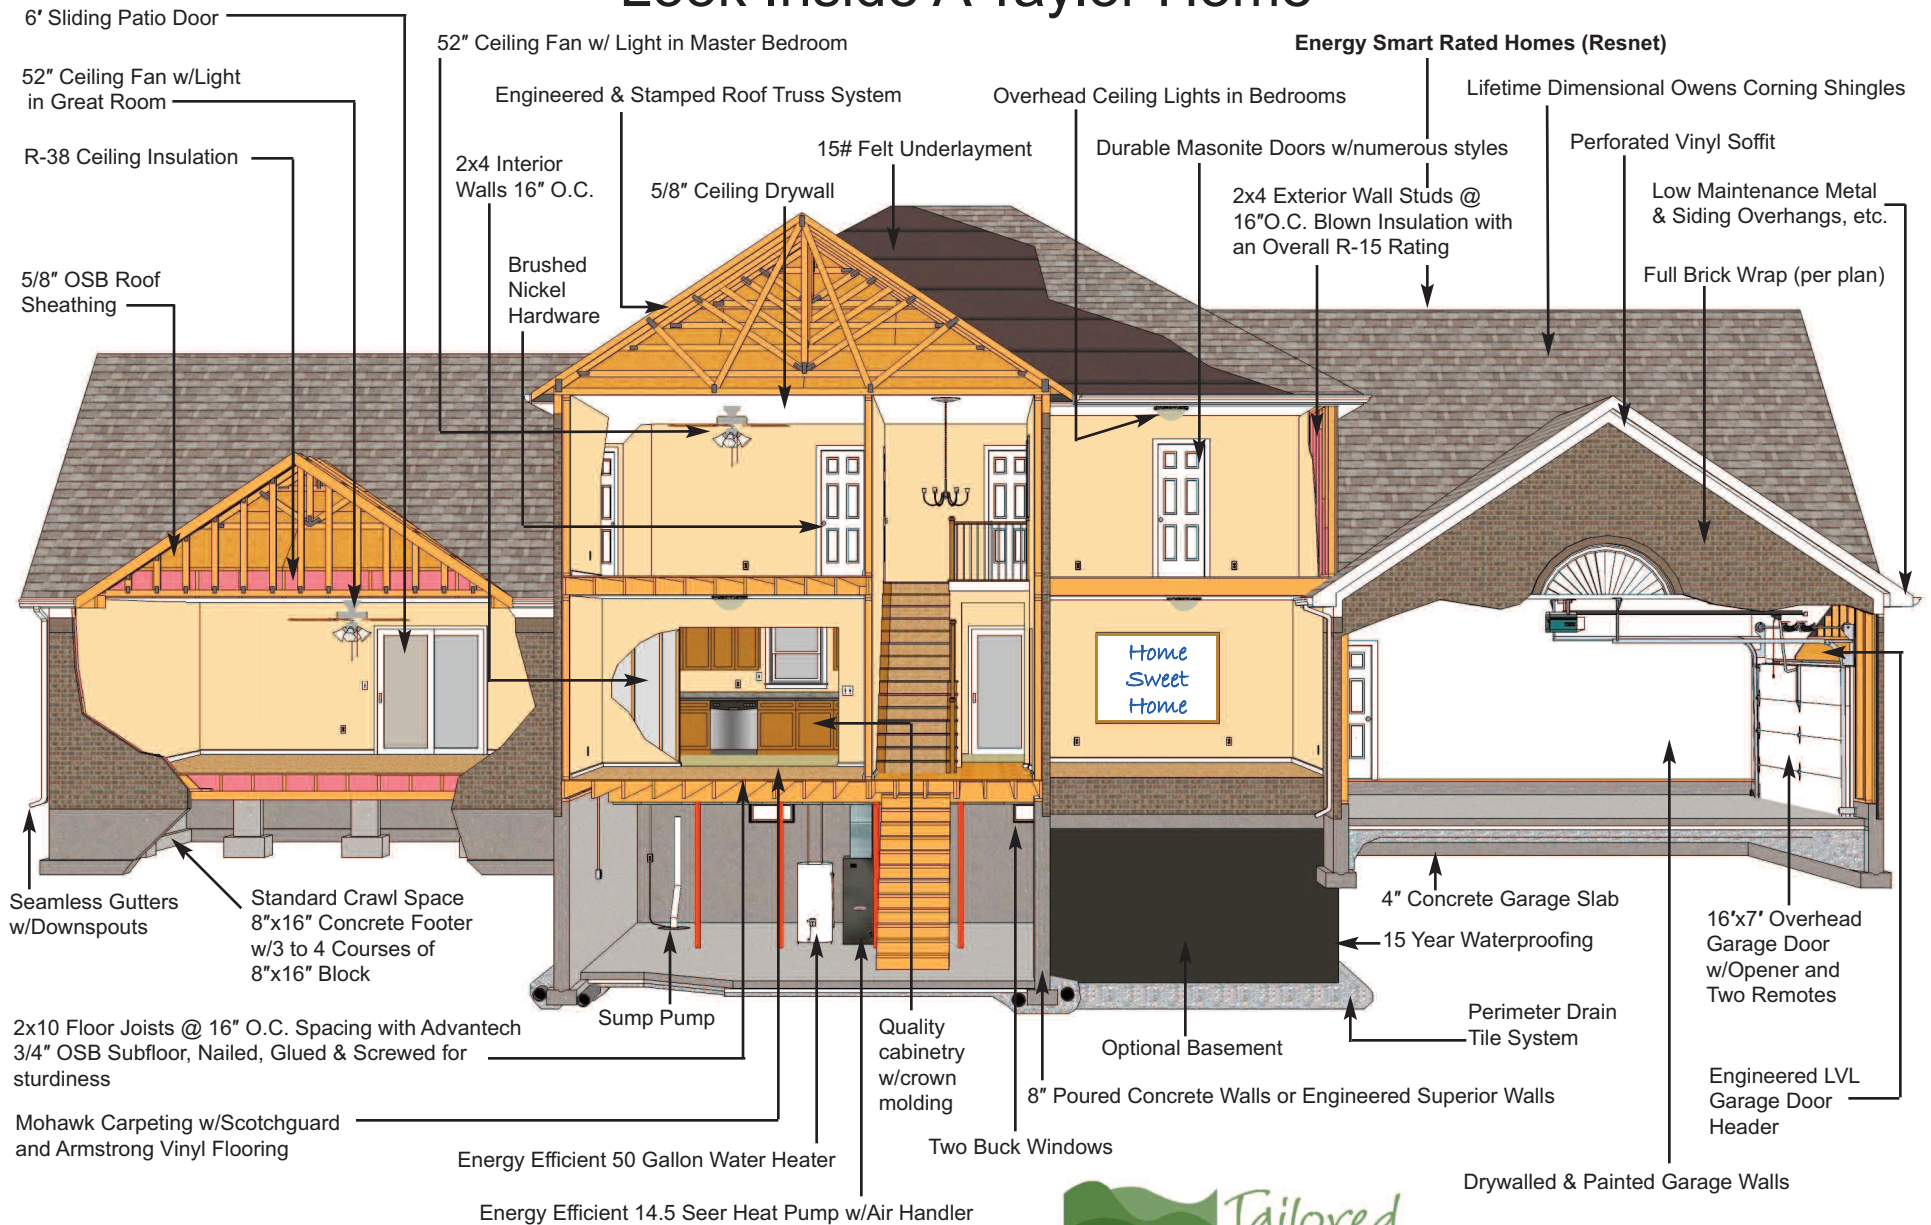

Look Inside A Taylor Home

Plus:
Flexible Designs ~ Andersen Windows ~ GE Appliances
 Sherwin Williams Paint ~ R-19 Floor Insulation in Crawl Space
 Delta Faucets
 Features are subject to change.

**Better Business Bureau Torch Award
 WINNER for Marketplace Ethics**